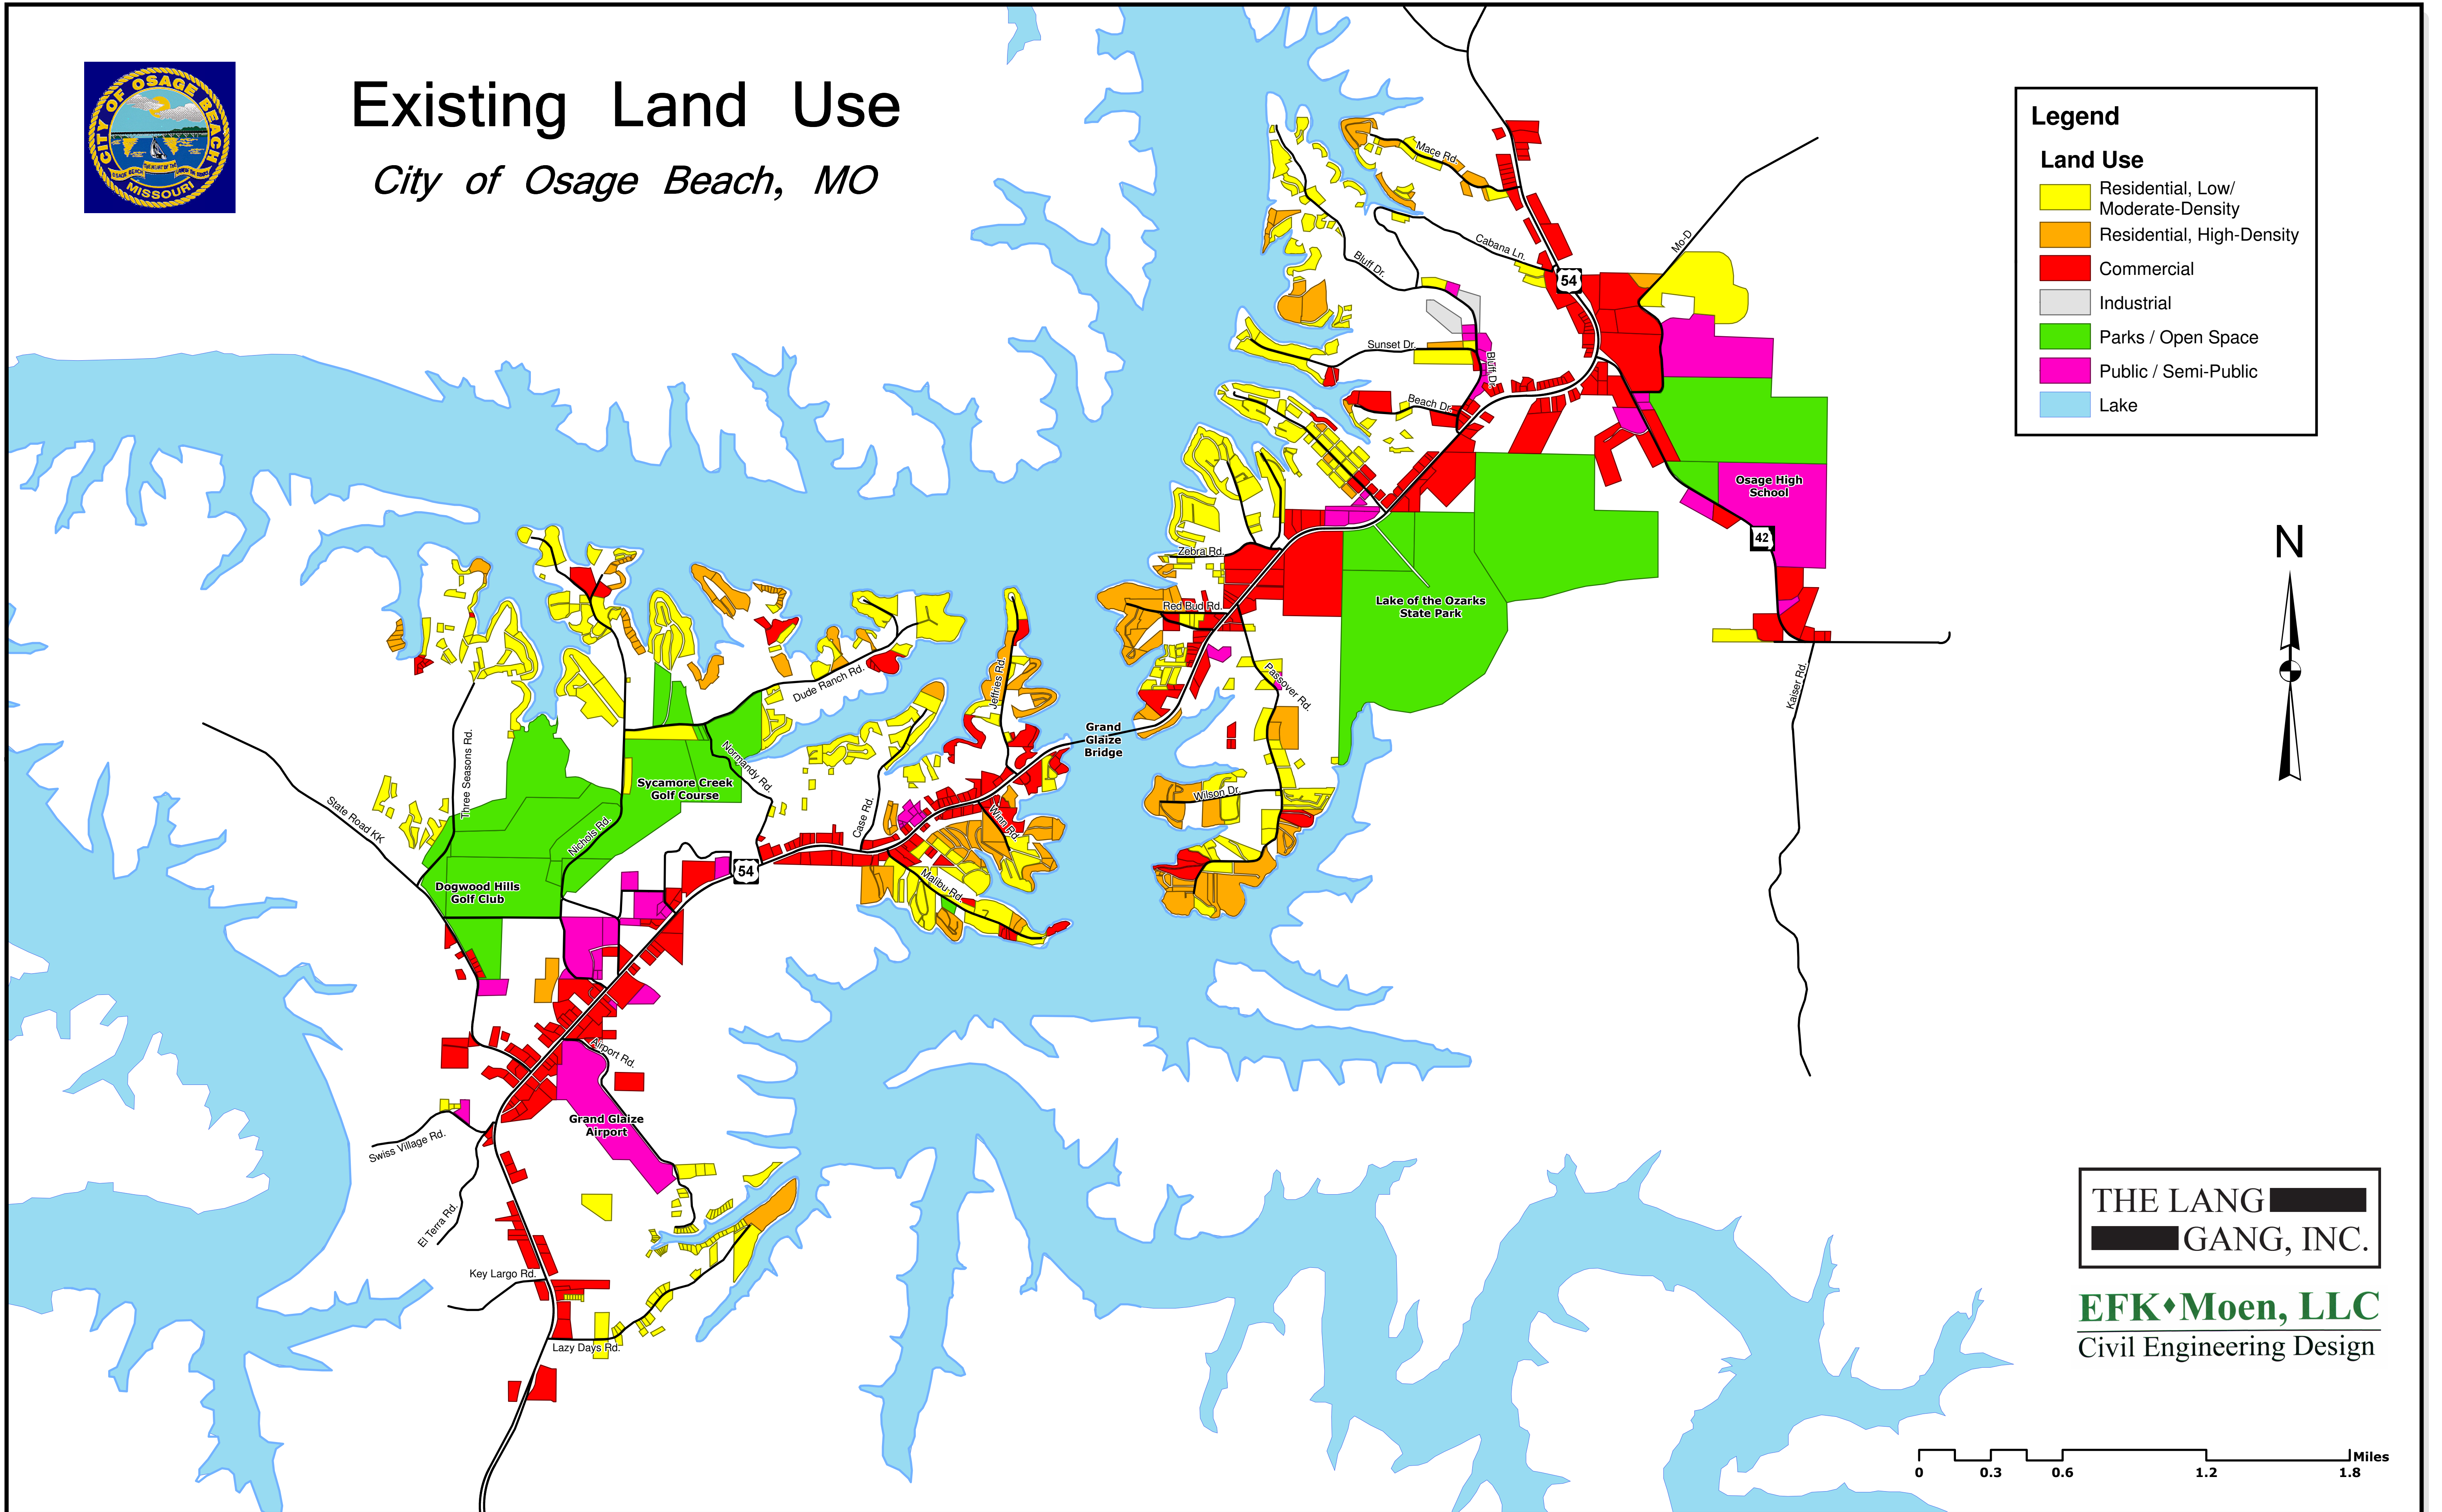

# Existing Land Use

*City of Osage Beach, MO*

### Legend

#### Land Use

- Residential, Low/Moderate-Density
- Residential, High-Density
- Commercial
- Industrial
- Parks / Open Space
- Public / Semi-Public
- Lake

THE LANG  
GANG, INC.

**EFK•Moen, LLC**  
Civil Engineering Design

0 0.3 0.6 1.2 1.8 Miles